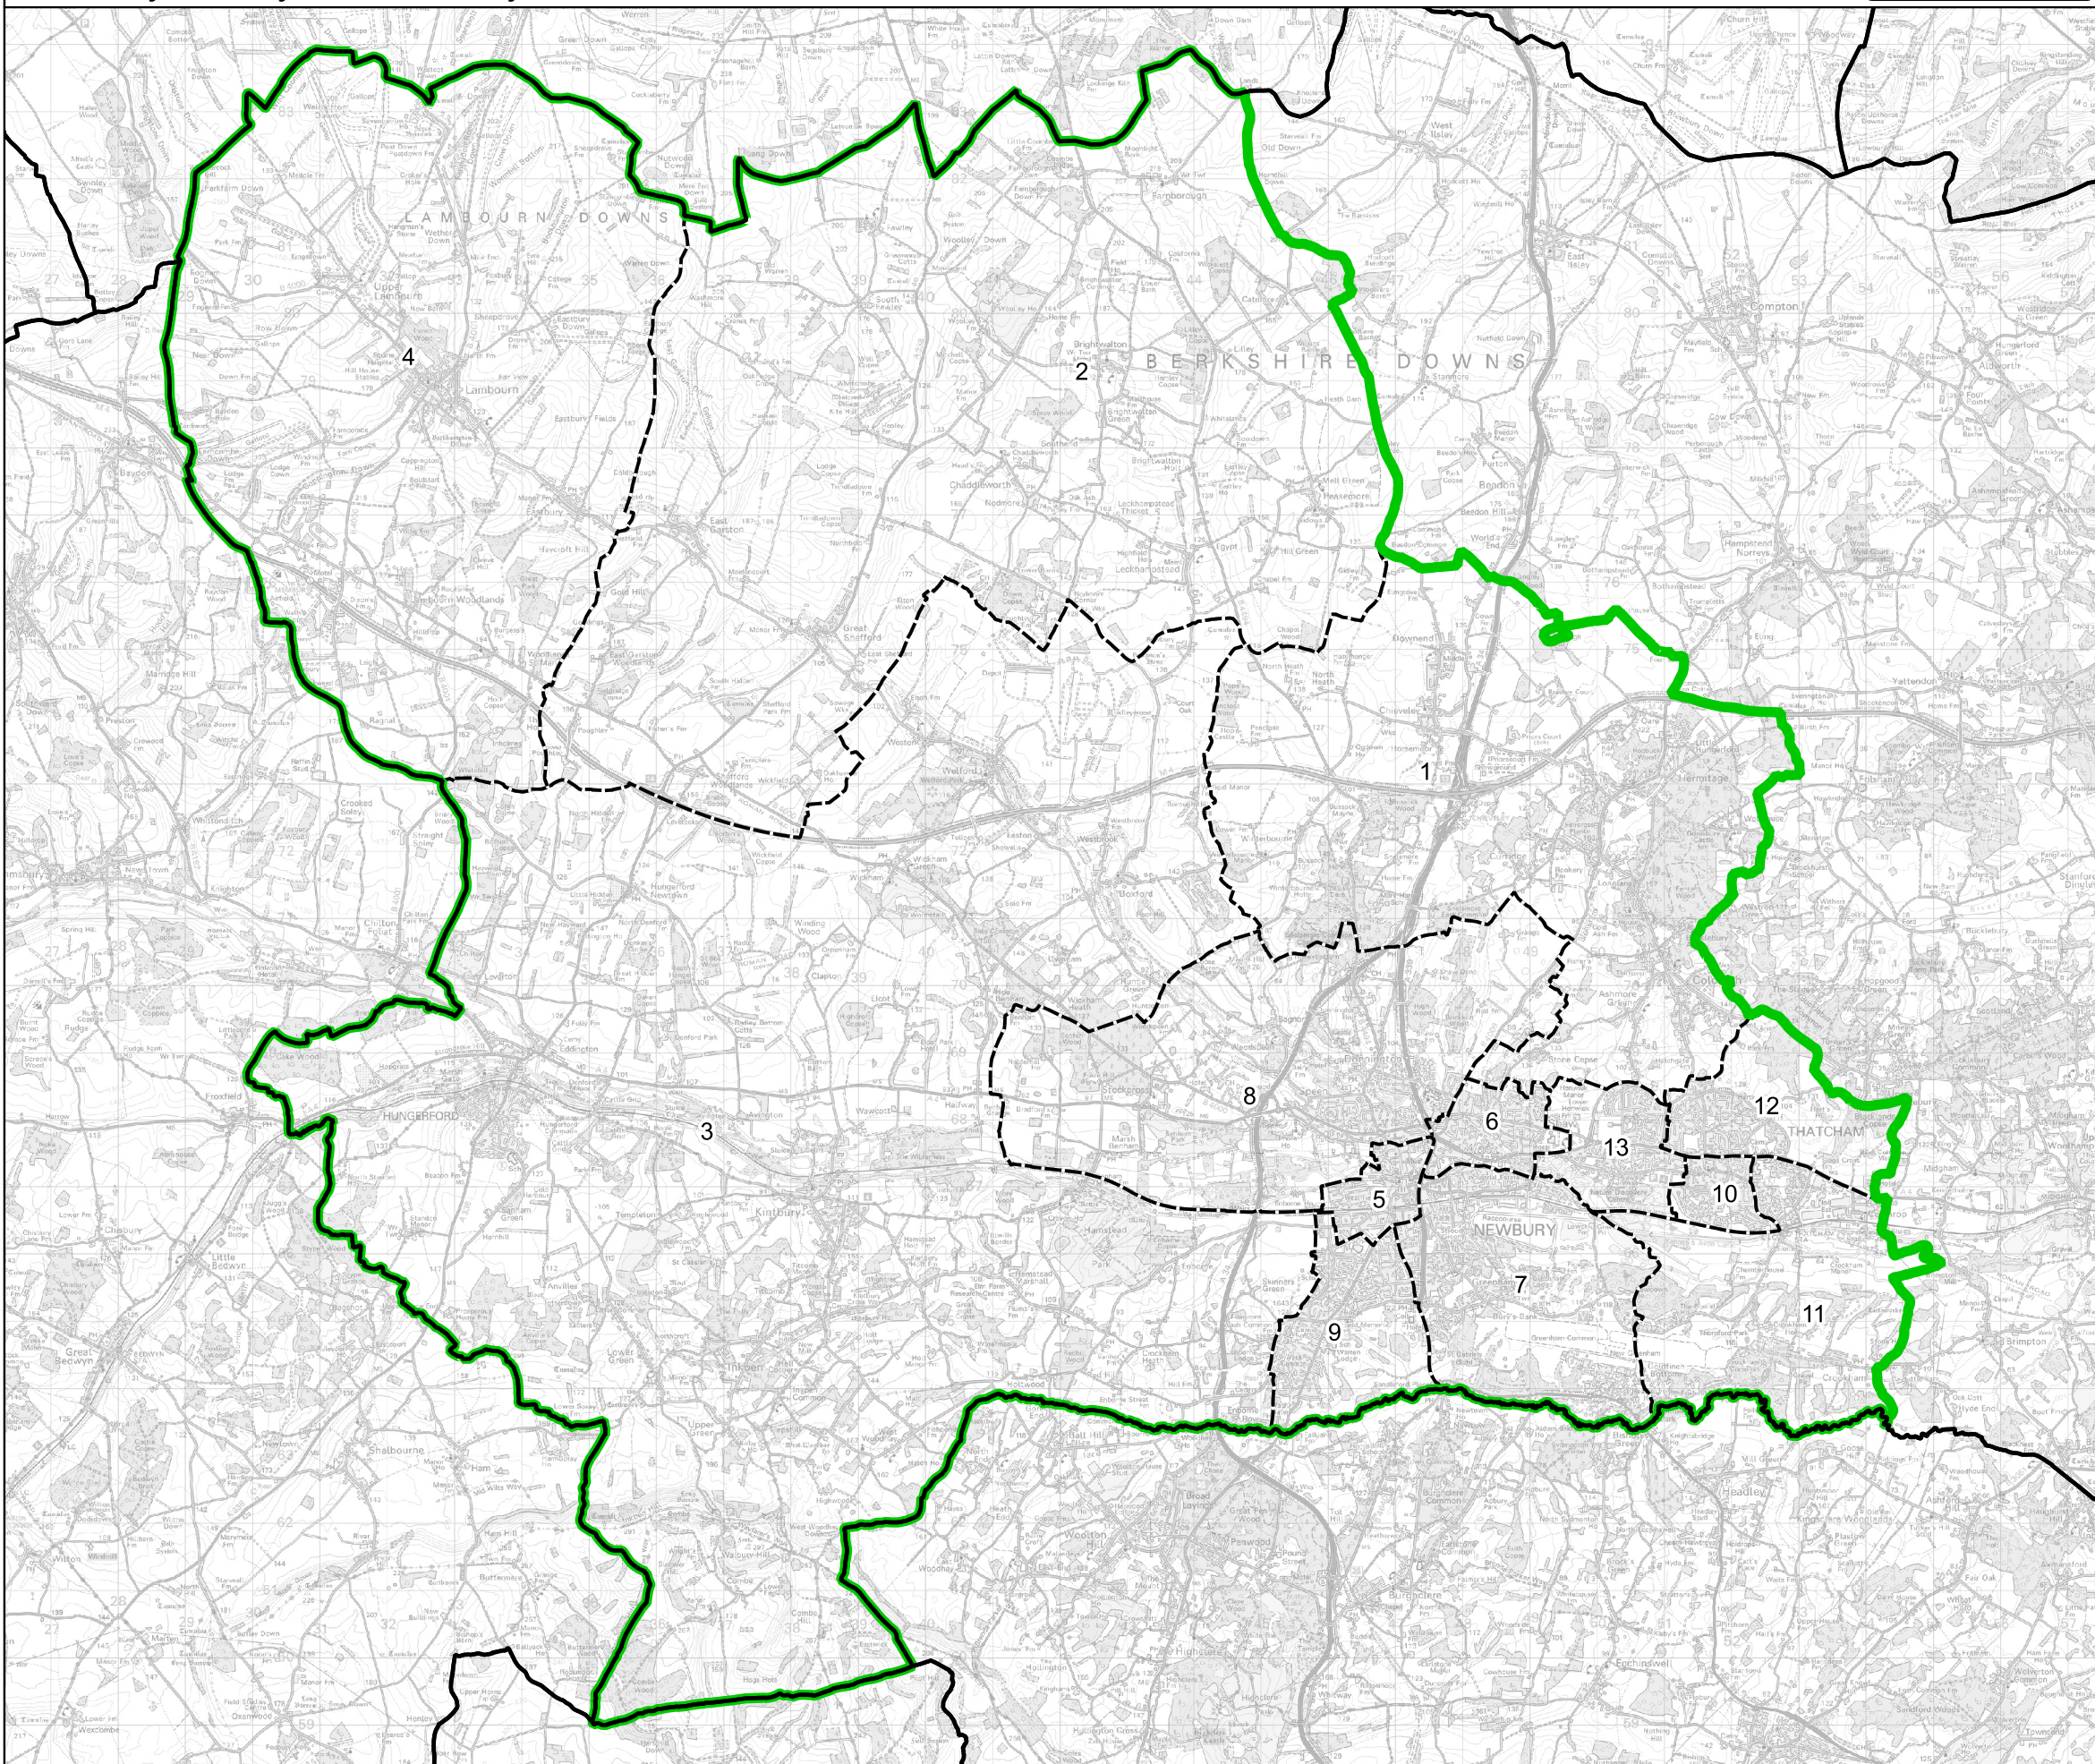

Boundary Commission for England - Final Recommendations for the South East Region

Newbury County Constituency - Electorate 71,631

- Wards:
- 1 Chieveley & Cold Ash
 - 2 Downlands (Part)
 - 3 Hungerford & Kintbury
 - 4 Lambourn
 - 5 Newbury Central
 - 6 Newbury Clay Hill
 - 7 Newbury Greenham
 - 8 Newbury Speen
 - 9 Newbury Wash Common
 - 10 Thatcham Central
 - 11 Thatcham Colthrop & Crookham
 - 12 Thatcham North East
 - 13 Thatcham West

Newbury County Constituency